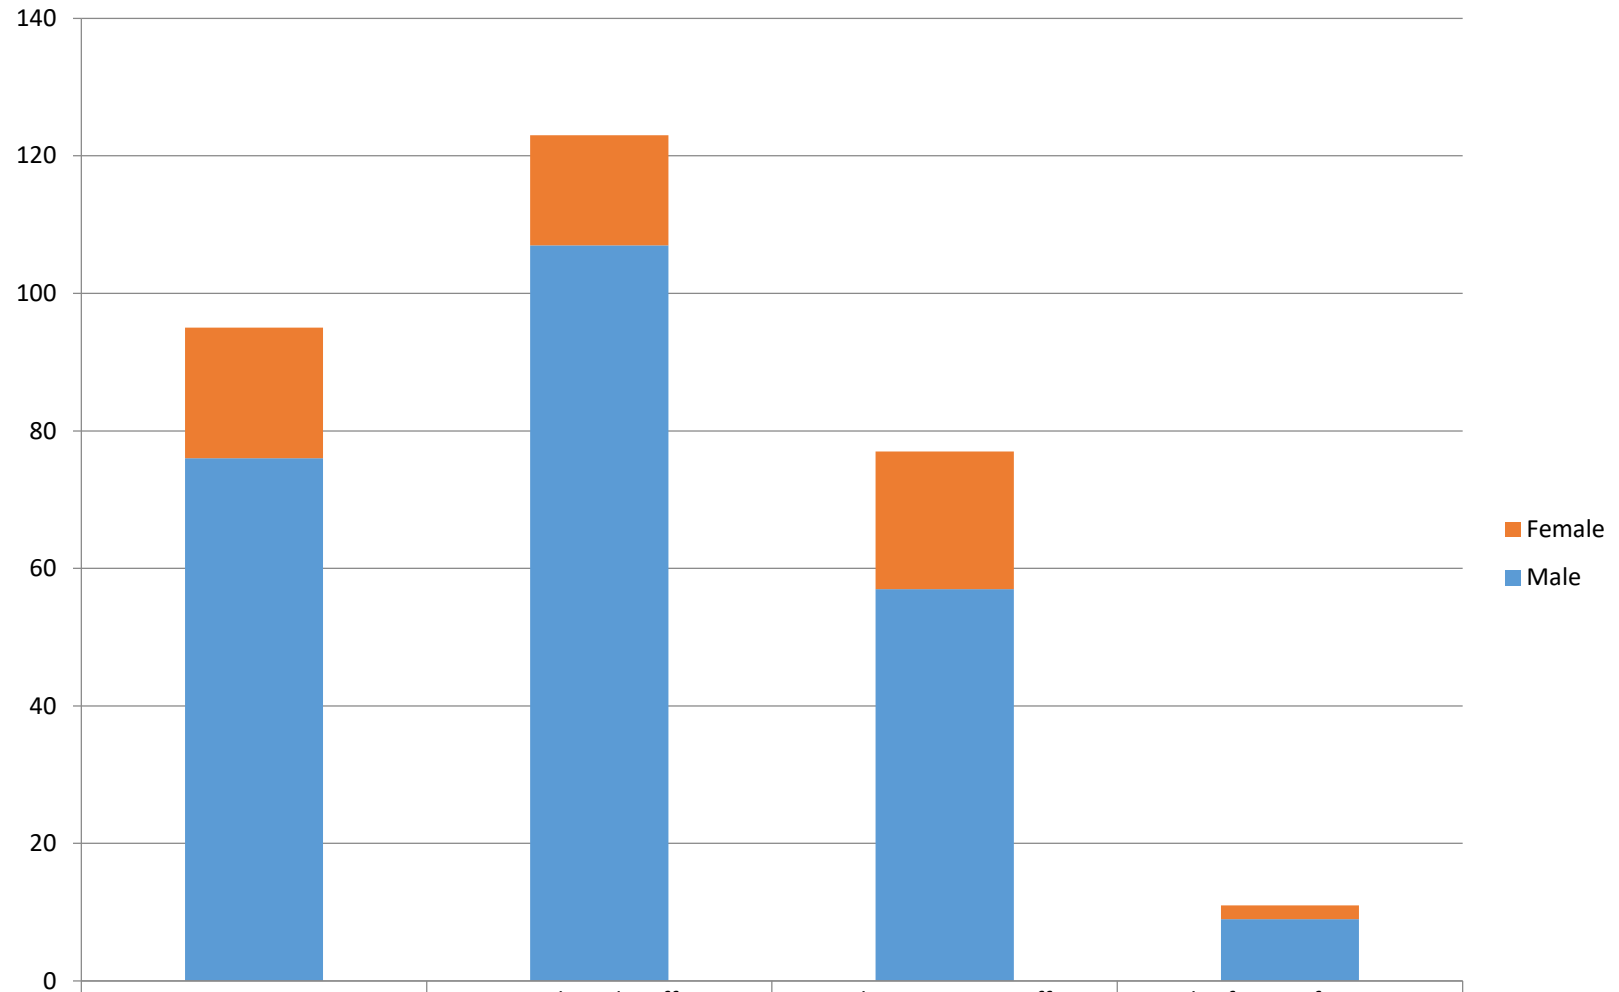

Gender Diversity Profile of CSIO (As on 14/09/2021)

	Scientist	Technical Staff	Administrative Staff	Heads of Scientific Divisions
Female	19	16	20	2
Male	76	107	57	9